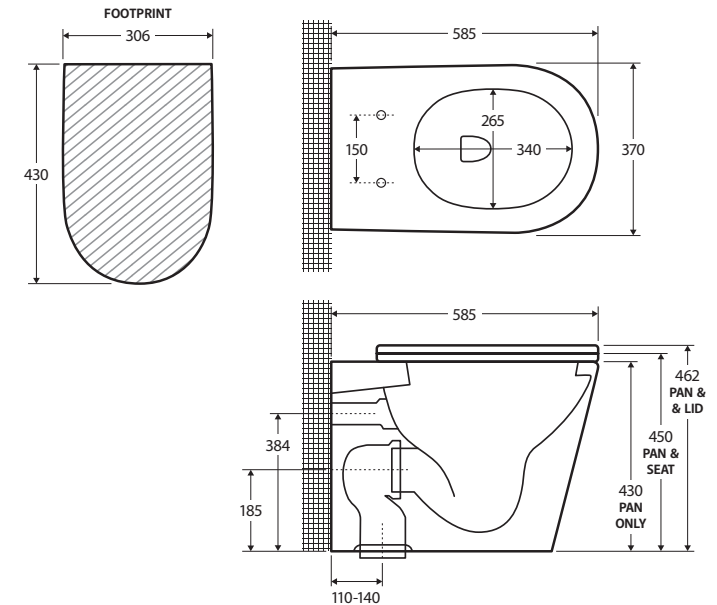

Isabella Slim Seat WALL-FACED TOILET

Features

- Rimless hygienic flush
- Gloss white finish
- Concealed pan for easy cleaning
- UF quick release, soft close slim seat
- Can be installed as P-Trap or S-Trap
- Stainless steel hinges
- Floor mounting screws included
- **WELS 4 Star rated, 4.4L/3L (3.3L average flush) when used with R&T cistern**

Cistern and flush buttons required (sold separately)

Available in

P-Trap
Pan & Seat
K019-PS-2

S-Trap
Pan & Seat
K019A-PS-2

Cleaning & Care

- The toilet seat may be removed for cleaning - depress the quick release buttons and lift up.
- Clean only with a soft cloth or sponge using warm water and mild soap or detergent. Do not use any abrasive cleaning materials.
- Do not use any solvents or corrosive liquids.

While we aim to ensure specifications are correct at the time of publication, Fienza reserves the right to make modifications without prior notice. Physical colour may vary from image shown. All measurements are shown in millimetres. For ceramic products, please allow +/- 10 mm tolerance for manufacturing variance. Always use physical product measurements for mark-ups and roughing-in as the technical drawing may differ from actual product received.